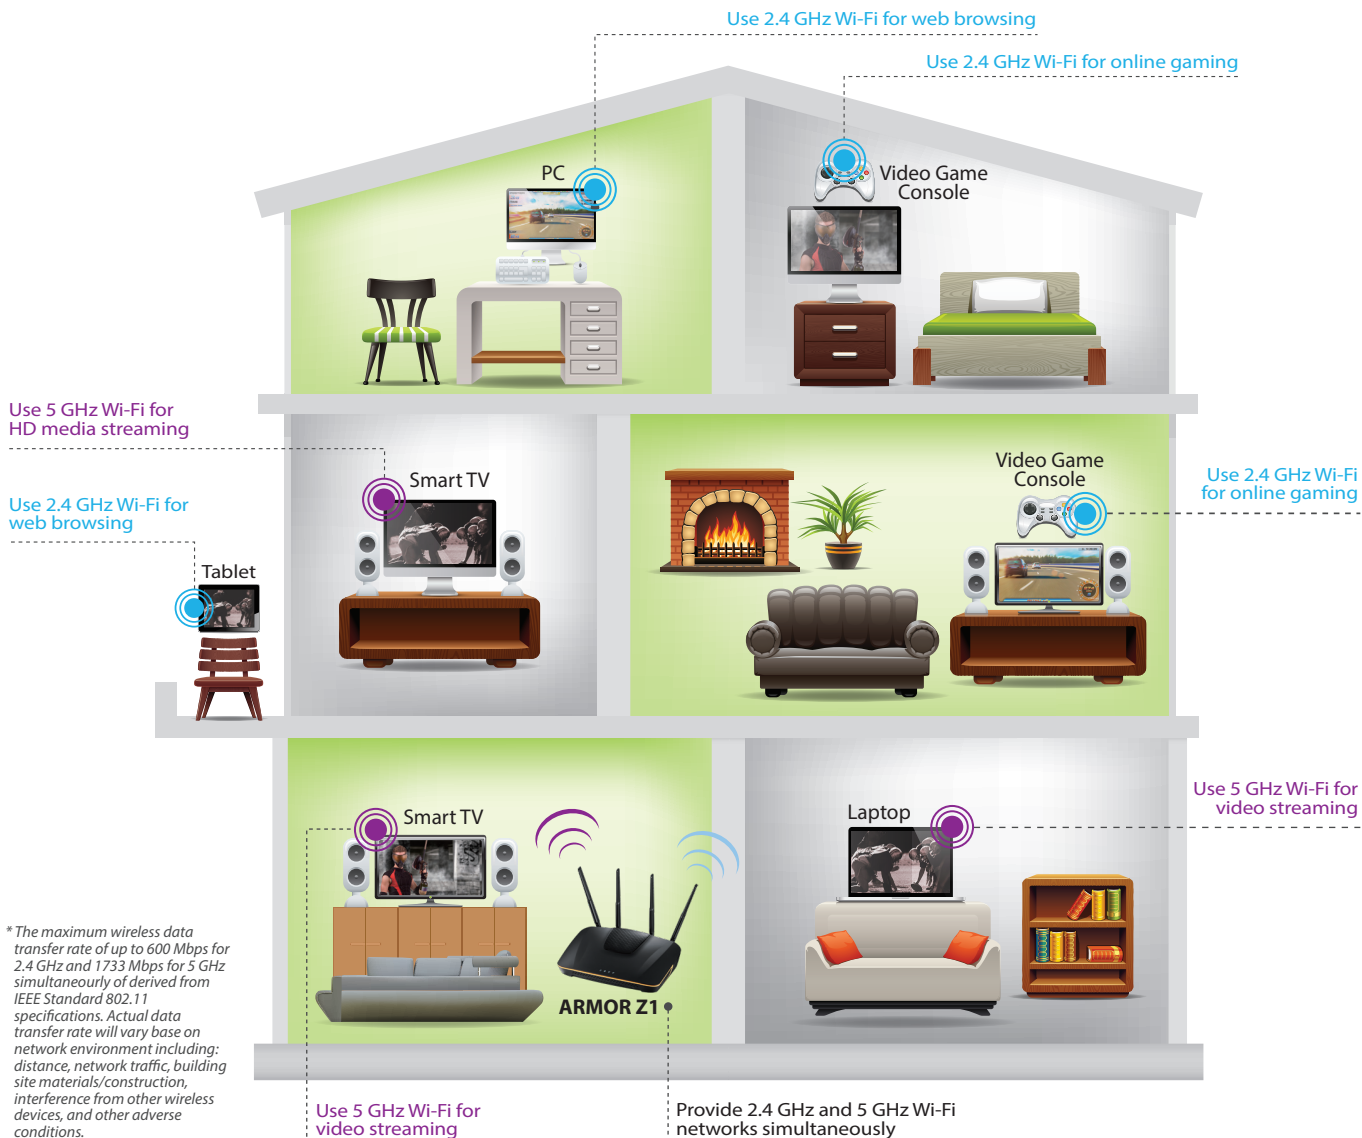

Application Diagram

Whole Home Coverage

2.4 GHz

Get wide Wi-Fi network coverage for your basic Internet needs including web browsing, social networking, and/or backing up your digital media.

5 GHz

Experience seamless Wi-Fi network with smoother HD video streaming and lag free online gaming sessions.