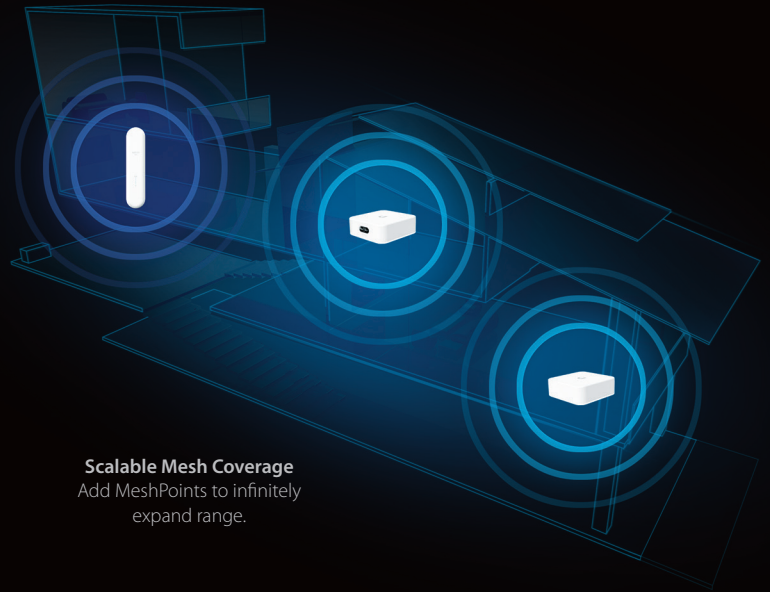

AMPLIFI™ INSTANT

Faster, Whole-Home Wi-Fi™

AmpliFi Routers and MeshPoints are designed to work in combination to eliminate any dead spots in your home. They utilize mesh technology to provide powerful wireless performance in an innovative and simple design.

With turbocharged 802.11ac Wi-Fi, AmpliFi utilizes multiple self-configuring radios and advanced Wi-Fi antenna technology to bring ubiquitous secure Wi-Fi coverage to any home network. Ensure that your smart TV, wireless security cameras, digital downloads, and streaming devices have the connectivity demanded in today's modern home.

Scalable Mesh Coverage
Add MeshPoints to infinitely expand range.