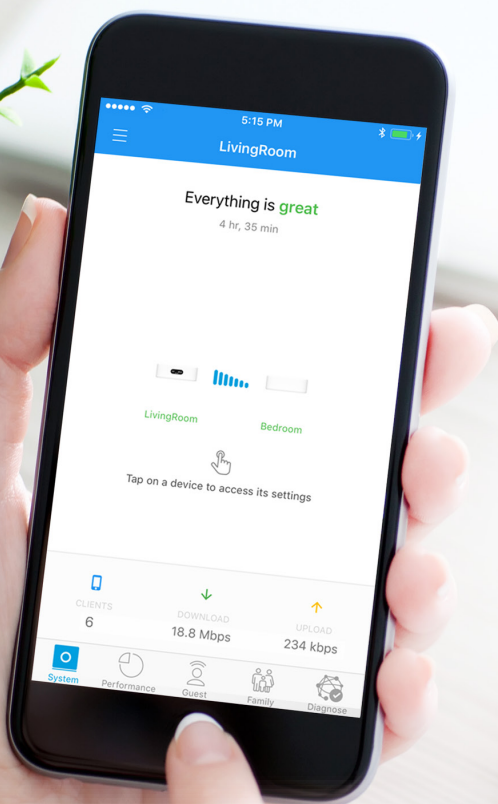

### Router

## Instant Setup

The intuitive, easy-to-use AmpliFi app allows you to set up your system in mere minutes. It also features configuration options, powerful reporting metrics, parental controls, remote access, and easy guest access. The mobile app is available for download on Android™ and iOS smartphones.