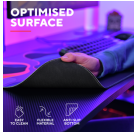

ImageHeight: 4.000 px
ImageResolution: 300 dpi

25714_EN_pictures_product_pictorial_2.tif

ImageWidth: 4.000 px
ImageHeight: 4.000 px
ImageResolution: 300 dpi