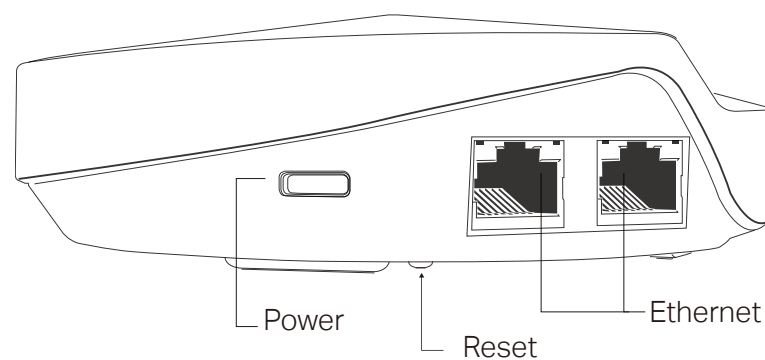

## Hardware

- Ports: 2 LAN/WAN Gigabit Ethernet Ports, 1 USB Type-C Port
- Buttons: 1 Reset button on the underside
- Antenna Type: 4 internal antennas per Deco unit
- Wireless Onboarding: Bluetooth 4.2
- External Power Supply: 12 V/1.2 A
- Dimensions (Dia x H): 4.7 in. x 1.3 in. (120 mm x 38 mm)