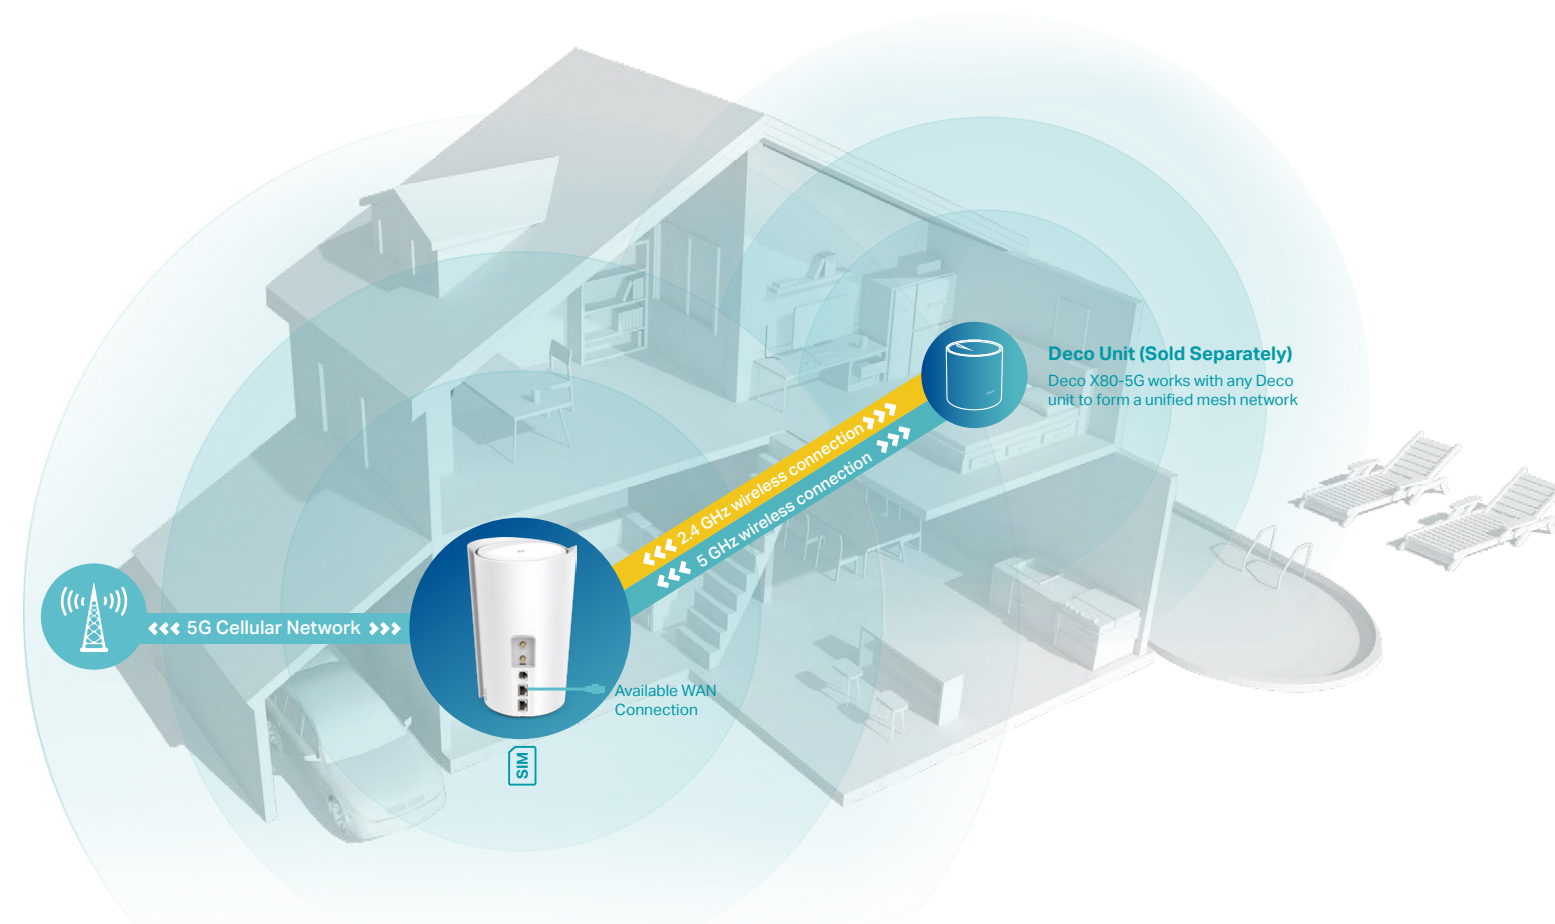

Highlights

Superior Mesh Wi-Fi, Everywhere

Deco X80-5G = TP-Link Mesh Technology + Wi-Fi 6 + 5G/4G/3G Router

5G

5G: All Speed, No Losses

Brings ultra-fast connections into your home and unlocks the real AX6000 Wi-Fi 6 speeds. Take advantage of the incredible fast upload speeds—upload videos and live stream your life!

Wi-Fi Dead-Zone Killer

Eliminate weak signal areas with clearer, stronger whole home Wi-Fi generated from Wi-Fi 6. No more searching around for a stable connection.^Δ

Seamless Roaming with One Wi-Fi Name

Deco units work together to form a unified network with a single network name. Walk through your home and stay connected with the fastest possible speeds.[‡]

HomeShield Security

Manage online time and block inappropriate contents to keep families healthy online with Parental Controls. Quality of Service (QoS) and Network Protection further keep your home network smooth and safe.[§]