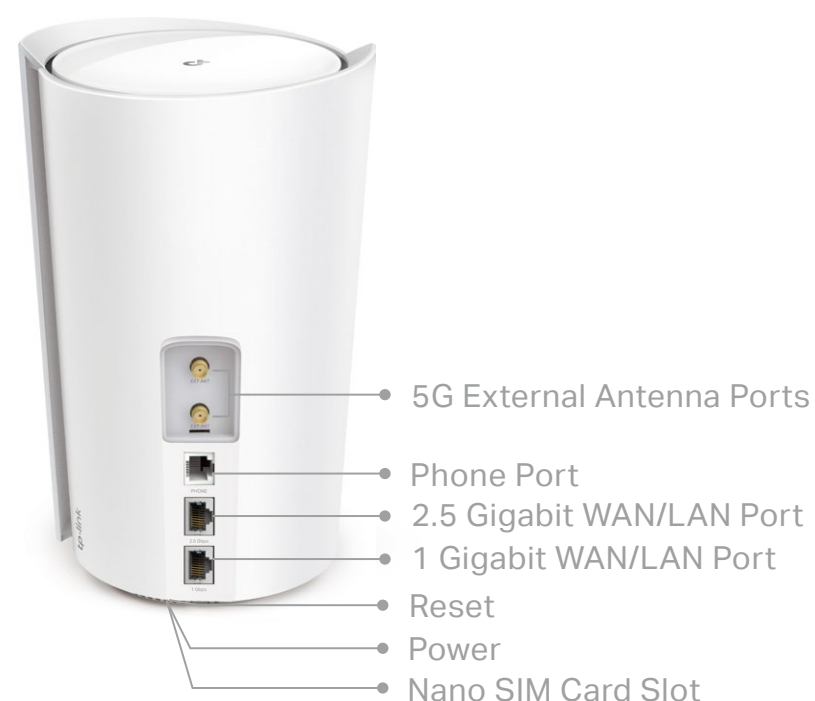

- 4G/5G Router Mode – Plug a SIM card and enjoy the fast and stable Wi-Fi
- Wireless Router Mode – Creates an instant private wireless network
- Access Point Mode – Creates Wi-Fi access for any existing wired network

Easy Setup by Deco App

Easily set up Decos and find the ideal spot to place each unit

- Auto Connection Test – Tests the internet connection of your Decos and helps to identify a suitable location for them
- Remote Management – Manages your Deco network from a smartphone or tablet via the app, no matter where you find yourself
- Online Upgrade – Keeps informed of the latest firmware updates

Work with All Deco Models

Form a Mesh network with your desired Deco models

- Compatible with All Deco Models – All Deco models can work together. Just expand Mesh Wi-Fi coverage anytime by adding more Decos
- Deco Mesh Technology – Eliminates dead zones and provides uninterrupted WiFi throughout your home

Specifications

Hardware

- CPU: 2.2 GHz Quad-Core CPU
- Ethernet Port: 1×2.5 Gigabit port + 1×1 Gigabit port (WAN/LAN auto-sensing)^{****}
- Button: 1 RESET button on the underside
- Antenna: 8× LTE/5G internal antennas + 8× Wi-Fi internal antennas + 2× external antenna interface
- Power Consumption (without power adapter): 25.5 W max
- Dimensions (W × D × H): 8.3 × 5.1 × 4.8 in (210.5 × 130 × 123 mm)
- Power Adapter Input: 100-240 V~ 50-60 Hz 1.5 A
- Power Adapter Output: 12 V  4 A