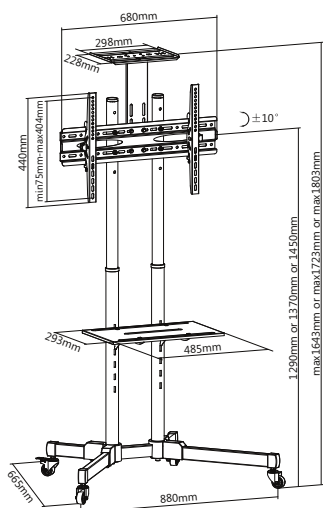

# Economy Multifunctional Mobile TV Cart

SUNNE™

S112

- 

Heavy-duty casters with reinforced design support the equipment weight while allowing for swift maneuverability
- 

Adjustable flat-panel placement along poles for perfect viewing height
- 

Adjustable tempered glass shelf for more storage space
- 

200x200, 400x200, 300x300, 400x400, 600x400

## Features

- Heavy-duty casters with reinforced design
- Adjustable flat-panel placement
- Adjustable tempered glass shelf

<b>Material</b>	Metal, Plastic
<b>Color</b>	Black
<b>Column Size</b>	50mm
<b>Dimension (B x T x H)</b>	880 x 665 x 1803mm
<b>Suggested Screen Size</b>	94 cm – 178 cm (37" – 70") diagonal
<b>VESA</b>	200x200, 400x200, 300x300, 400x400, 600x400
<b>Max. VESA</b>	600x400 mm
<b>Tilt</b>	+10° ~ -10°
<b>Rated Load (Screen)</b>	50kg / 110lbs
<b>Rated Load (DVD)</b>	10kg / 22lbs
<b>EAN</b>	6956745153294