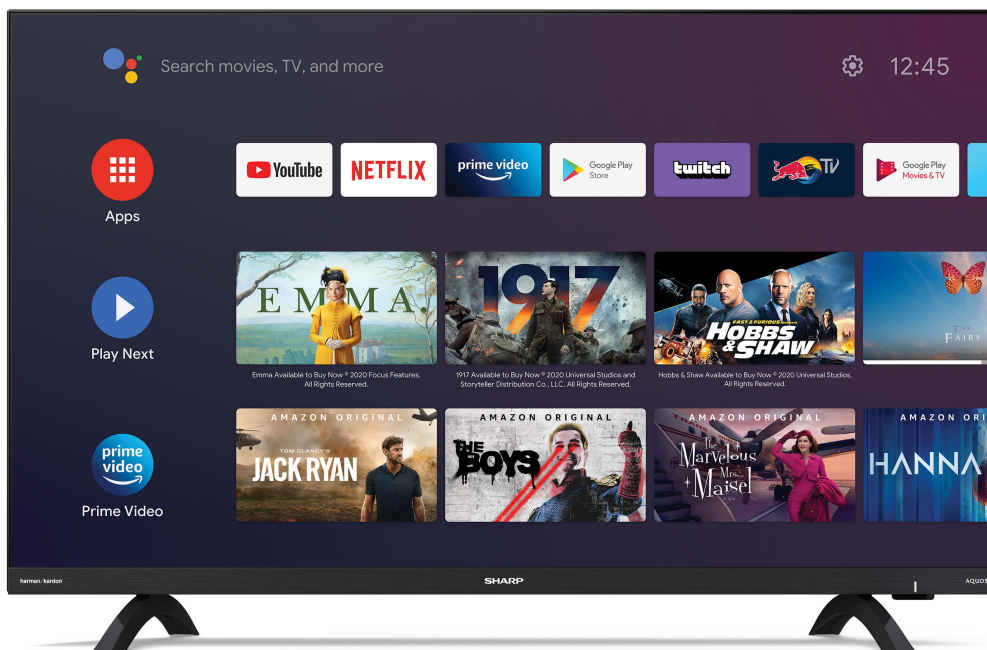

32DI2EA
Ref: 1T-C32DI2EL2AB

32" HD READY ANDROID TV™

The 32DI2EA is a HD Ready Frameless LED Android TV™ with exceptional multimedia functionality.

Frameless

androidtv

harman/kardon

Chromecast built-in

NETFLIX

prime video

Bluetooth

Dolby Audio

10-bit
H.265
HEVC

USB
MULTIMEDIA

HIGHLIGHTS

HD Ready Android TV™

Screen Size 81 cm (32")