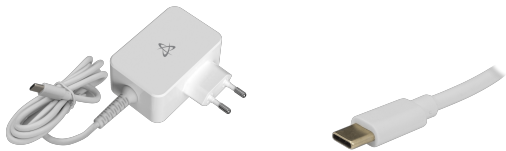

LAPTOP ADAPTER SBOX TC-65W

DESCRIPTION

The SBOX TC-65W Replacement Laptop Charger is a versatile solution for all your Type-C devices. With a maximum power output of 65W and multiple output options, it adapts to your device's requirements, providing reliable power. It features short-circuit and overvoltage protection for safety. Compact and lightweight with dimensions of 50x50mm and a weight of 150g, it's the perfect charging companion.

SPECIFICATIONS

Power (W): 65 (Max)

Efficiency:

DC connector dimensions:

Working temperature (°C):

Protection against: Short-circuit and overvoltage

Suitable for: All Type - C devices

Dimensions (mm): 50x50

Weight (g): 150

Input: AC 100 - 240V 50/60 Hz 1.5A

Output: 20V 3.25A/15V 3A/12V 3A/9V 3A/5V 3A

Commercial package

Quantity: 1

Unit: kom

Weight: 0.243

Length: 13