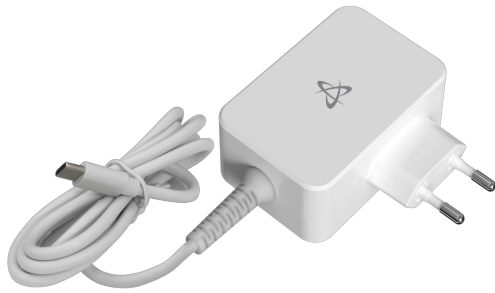

LAPTOP ADAPTER SBOX TC-65W

DESCRIPTION

The SBOX TC-65W Replacement Laptop Charger is a versatile solution for all your Type-C devices. With a maximum power output of 65W and multiple output options, it adapts to your device's requirements, providing reliable power. It features short-circuit and overvoltage protection for safety. Compact and lightweight with dimensions of 50x50mm and a weight of 150g, it's the perfect charging companion.

SPECIFICATIONS

Power (W): 65 (Max)

Efficiency:

DC connector dimensions:

Working temperature (°C):

Protection against: Short-circuit and overvoltage

Suitable for: All Type - C devices

Dimensions (mm): 50x50

Weight (g): 150

Input: AC 100 - 240V 50/60 Hz 1.5A

Output: 20V 3.25A/15V 3A/12V 3A/9V 3A/5V 3A

Commercial package

Quantity: 1

Unit: kom

Weight: 0.243

Length: 13