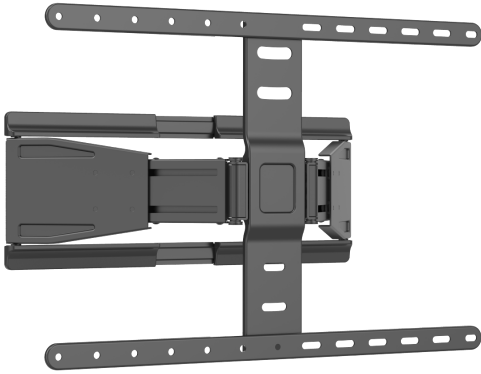

WALL MOUNT SBOX PLB-79464

DESCRIPTION

Optimize your viewing experience with the SBOX PLB-79464 Tilting-Swivel Wall Mount. It accommodates screen sizes from 43" to 90", with a maximum load capacity of 50 kg. The tilting and swiveling capabilities, along with VESA compatibility, ensure the perfect angle. Designed for both flat and curved screens, this black steel and plastic mount is a sleek addition to your setup. Easy installation and a powder coating finish make it a reliable choice.

SPECIFICATIONS

Maximum wall distance (mm): 250

Minimum wall distance (mm): 19.5

Maximum screen size: 90" / 229 cm

Minimum screen size: 43" / 109 cm

Maximum VESA: 600x400

Minimum VESA: 100x200

Note: When mounting, pay attention to the VESA and the type of screws used by individual TV manufacturers!

Vertical tilt: +3° / -15°

Mount type: Tilting - Swivel with hand

Surface finish: Powder coating

Detachable VESA plate: Yes

Level adjustment: +3° / -3°

Swivel: +30° / -30°

For curved screens: Yes

Level: No

Maximum load (kg): 50

Installation: Wall

Material: Steel/Plastic

Color: Black