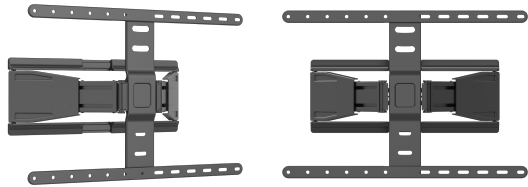

WALL MOUNT SBOX PLB-79464

DESCRIPTION

Optimize your viewing experience with the SBOX PLB-79464 Tilting-Swivel Wall Mount. It accommodates screen sizes from 43" to 90", with a maximum load capacity of 50 kg. The tilting and swiveling capabilities, along with VESA compatibility, ensure the perfect angle. Designed for both flat and curved screens, this black steel and plastic mount is a sleek addition to your setup. Easy installation and a powder coating finish make it a reliable choice.

SPECIFICATIONS

Maximum wall distance (mm): 250

Minimum wall distance (mm): 19.5

Maximum screen size: 90" / 229 cm

Minimum screen size: 43" / 109 cm

Maximum VESA: 600x400

Minimum VESA: 100x200

Note: When mounting, pay attention to the VESA and the type of screws used by individual TV manufacturers!

Vertical tilt: +3° / -15°

Mount type: Tilting - Swivel with hand

Surface finish: Powder coating

Detachable VESA plate: Yes

Level adjustment: +3° / -3°

Swivel: +30° / -30°

For curved screens: Yes

Level: No

Maximum load (kg): 50

Installation: Wall

Material: Steel/Plastic

Color: Black