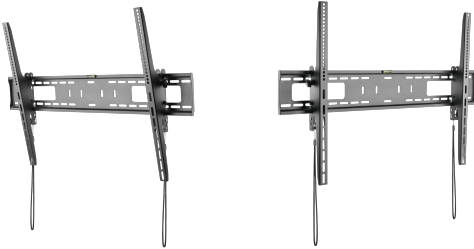

WALL MOUNT SBOX PLB-4269T

DESCRIPTION

Enhance your living space with the sleek and modern wall mount SBOX PLB-4269T. This versatile product allows you to conveniently mount your TV, creating a more organized and sophisticated look. Enjoy a clutter-free and spacious environment while enjoying your favorite shows or movies. Elevate your lifestyle with this stylish and practical wall mount.

SPECIFICATIONS

Maximum wall distance (mm): 85

Minimum wall distance (mm): 85

Maximum screen size: 100" / 254 cm

Minimum screen size: 60" / 152 cm

Maximum VESA: 900x600

Minimum VESA: 200x200

Note: When mounting, pay attention to the VESA and the type of screws used by individual TV manufacturers!

Detachable VESA plate: Da

Wall distance (mm):

VESA:

Level adjustment: No

Swivel: No

Mount type: Tilt

Surface finish: Powder coating

Vertical tilt: 5° / -10°

Maximum load (kg): 75

Recommended screen size:

Cable management: No

For curved screens: Yes

Level: Yes

Installation: Wall

Weight (g):

Dimensions (mm): 954x625x85