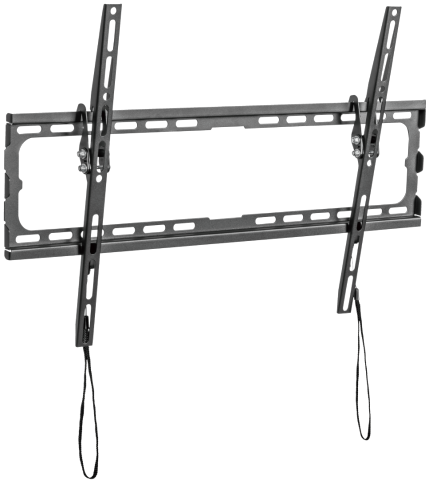

WALL MOUNT SBOX PLB-3446T-2

DESCRIPTION

Introducing the wall mount SBOX PLB-3446T-2. Enjoy a clutter-free lifestyle with this sleek and space-saving wall mount. Its sturdy construction ensures secure placement for your TV up to 80 inches, offering optimal viewing angles. With a sleek design and easy installation, this mount is perfect for modern homes. Say goodbye to messy cables and hello to a cleaner and more organized living space! Elevate your lifestyle with the wall mount SBOX PLB-3446T-2.

SPECIFICATIONS

Maximum wall distance (mm): 20

Minimum wall distance (mm): 20

Maximum screen size: 80" / 203 cm

Minimum screen size: 37" / 94 cm

Maximum VESA: 600x400

Minimum VESA: 200x200

Note: When mounting, pay attention to the VESA and the type of screws used by individual TV manufacturers!

Vertical tilt: 0° / -8°

Mount type: Tilt

Surface finish: Powder coating

Detachable VESA plate: Yes

Level adjustment: No

Swivel: No

Cable management: No

For curved screens: No

Level: No

Maximum load (kg): 45

Installation: Wall

Dimensions (mm): 20x650x418

Material: Steel/Plastic

Color: Black