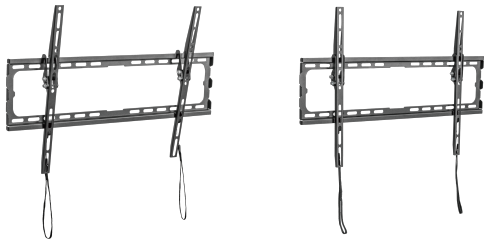

WALL MOUNT SBOX PLB-3446T-2

DESCRIPTION

Introducing the wall mount SBOX PLB-3446T-2. Enjoy a clutter-free lifestyle with this sleek and space-saving wall mount. Its sturdy construction ensures secure placement for your TV up to 80 inches, offering optimal viewing angles. With a sleek design and easy installation, this mount is perfect for modern homes. Say goodbye to messy cables and hello to a cleaner and more organized living space! Elevate your lifestyle with the wall mount SBOX PLB-3446T-2.

SPECIFICATIONS

Maximum wall distance (mm): 20

Minimum wall distance (mm): 20

Maximum screen size: 80" / 203 cm

Minimum screen size: 37" / 94 cm

Maximum VESA: 600x400

Minimum VESA: 200x200

Note: When mounting, pay attention to the VESA and the type of screws used by individual TV manufacturers!

Vertical tilt: 0° / -8°

Mount type: Tilt

Surface finish: Powder coating

Detachable VESA plate: Yes

Level adjustment: No

Swivel: No

Cable management: No

For curved screens: No

Level: No

Maximum load (kg): 45

Installation: Wall

Dimensions (mm): 20x650x418

Material: Steel/Plastic

Color: Black