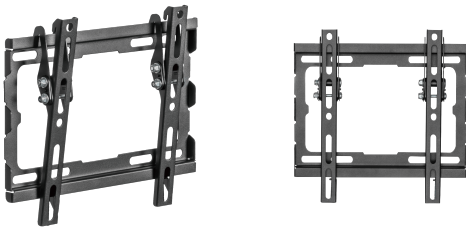

## WALL MOUNT SBOX PLB-3422T-2

### DESCRIPTION

The wall WALL MOUNT SBOX PLB-3422T-2 is a game-changer for your lifestyle. With its sleek design and easy installation, this product brings convenience and style to your home. Mount your TV effortlessly and free up floor space, creating a more organized and spacious living area. Enjoy your favorite shows and movies at the perfect viewing angle, enhancing your entertainment experience.

Vertical tilt: 0 - 8°

Mount type: Tilt

Surface finish: Powder coating

Detachable VESA plate: Yes

Level adjustment: No

Swivel: No

Cable management: No

For curved screens: No

Level: No

Maximum load (kg): 45

Installation: Wall

Dimensions (mm): 20x265x220

Material: Steel/Plastic

Color: Black