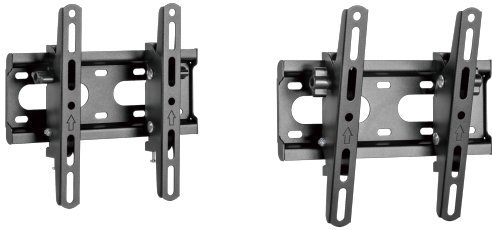

## WALL MOUNT SBOX PLB-2522T-2

### DESCRIPTION

The wall mount SBOX PLB-2522T-2 is a versatile and practical solution for mounting your TV with ease. Its sleek and modern design seamlessly blends with any home decor, creating a stylish and organized entertainment area. The PLB-2522T-2 offers secure and reliable support for your TV, keeping it safely mounted on the wall. With its adjustable tilt feature, you can find the optimal viewing angle for a comfortable and enjoyable experience.

Vertical tilt: +12° / -12°

Mount type: Tilt

Surface finish: Powder coating

Detachable VESA plate: Yes

Swivel: None

Cable management: No

For curved screens: Yes

Level: Yes

Maximum load (kg): 45

Installation: Wall

Dimensions (mm): 240x223x53

Material: Steel, plastic

Color: Black