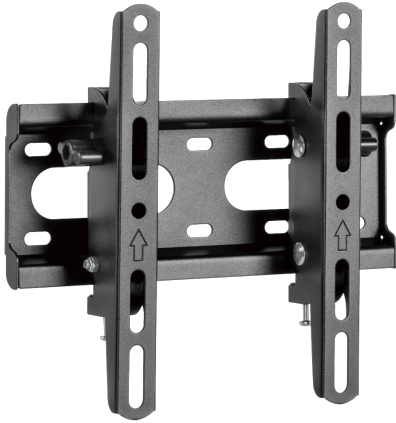

## WALL MOUNT SBOX PLB-2522T-2

### DESCRIPTION

The wall mount SBOX PLB-2522T-2 is a versatile and practical solution for mounting your TV with ease. Its sleek and modern design seamlessly blends with any home decor, creating a stylish and organized entertainment area. The PLB-2522T-2 offers secure and reliable support for your TV, keeping it safely mounted on the wall. With its adjustable tilt feature, you can find the optimal viewing angle for a comfortable and enjoyable experience.

Vertical tilt: +12° / -12°

Mount type: Tilt

Surface finish: Powder coating

Detachable VESA plate: Yes

Swivel: None

Cable management: No

For curved screens: Yes

Level: Yes

Maximum load (kg): 45

Installation: Wall

Dimensions (mm): 240x223x53

Material: Steel, plastic

Color: Black