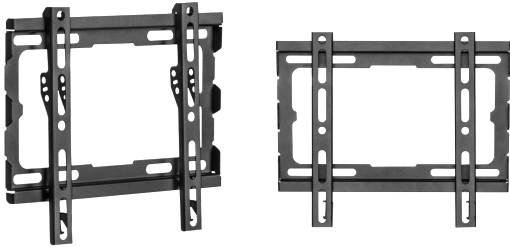

STALAK SBOX PLB-2222F-2 (23-43"/45kg/200x200)

DESCRIPTION

The wall mount SBOX PLB-2222F-2 is a sleek and durable wall mount designed to securely hold your TV. It features a low-profile design that allows your TV to sit close to the wall, giving your room a clean and modern look. The mount is made of high-quality materials, ensuring stability and reliability. It offers easy installation with adjustable brackets that accommodate various TV sizes. Experience a convenient and stylish TV mounting solution with this exceptional wall mount.

SPECIFICATIONS

Maximum wall distance (mm): 20

Minimum wall distance (mm): 20

Maximum screen size: 43" / 109 cm

Minimum screen size: 23" / 58 cm

Maximum VESA: 200x200

Minimum VESA: 50x50

Note: When mounting, pay attention to the VESA and the type of screws used by individual TV manufacturers!

Vertical tilt: No

Mount type: Fixed

Surface finish: Powder coating

Detachable VESA plate: Yes

Level adjustment: No

Swivel: No

Cable management: No

For curved screens: No

Level: No

Maximum load (kg): 45

Installation: Wall

Dimensions (mm): 20x265x220

Material: Steel/Plastic

Color: Black

Commercial package

Quantity: 1