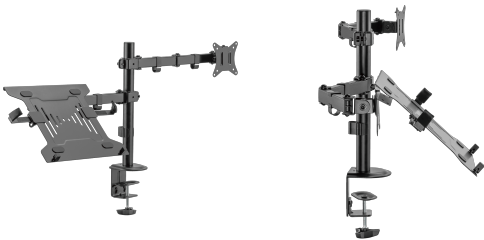

### DESCRIPTION

The SBOX LCD-LM01-2 desktop mount is the perfect solution to keep your desktop organized and maximize your workspace. With its sleek and sturdy design, it securely holds your LCD monitor and notebook, allowing for adjustable viewing angles and comfortable ergonomic positioning. Transform your desktop into a productive and clutter-free environment with this convenient and stylish desktop mount.

Number of screens: 1

Screen rotation: +180°/ -180°

Surface finish: Powder coating

Clamp coverage (mm): Clamp (10 - 85 mm), Grommet (10 - 40mm)

Detachable VESA plate: Yes

Swivel: +90° / -90°

Vertical tilt: +45°/ -45°

Maximum load (kg): 13 / 9 monitor + 4 notebook

Cable management: Yes

For curved screens: No

Installation: Desk

Dimensions (mm): 959x319x561

Material: Steel/Plastic

Color: Black