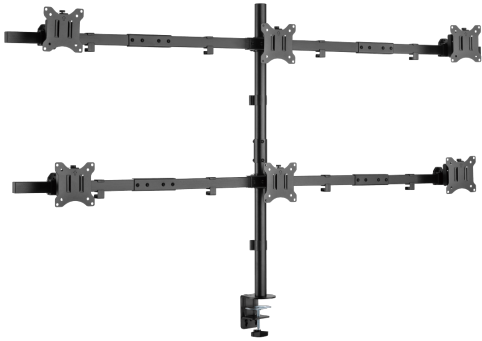

DESKTOP MOUNT SBOX LCD-352/6-2

DESCRIPTION

The SBOX LCD-352/6-2 desktop mount is the perfect solution for mounting 6 monitor and having organized workspace. With its adjustable design, it allows you to easily position your monitors for optimum comfort and productivity. Say goodbye to cluttered desks, as this mount conveniently holds your monitors, freeing up valuable space. Whether you're working, gaming, or streaming, enjoy a comfortable and ergonomic viewing experience with this desktop mount. Upgrade your lifestyle and boost your productivity with this innovative accessory.

SPECIFICATIONS

Maximum screen size: 32" / 81 cm

Minimum screen size: 17" / 43 cm

Maximum VESA: 100x100

Minimum VESA: 75x75

Pole height(mm): 860

Pole diameter (mm): 35

Arm range (mm): 756

Number of screens: 6

Screen rotation: +180°/ -180°

Surface finish: Powder coating

Clamp coverage (mm): 10-85

Detachable VESA plate: Yes

Swivel: +15°/ -15°

Vertical tilt: +45° / -45°

Maximum load (kg): 7 per monitor (42 kg total max)

Cable management: Yes

For curved screens: No

Installation: Clamp, Grommet

Dimensions (mm): 1626x200x990

Material: Aluminum/Steel/Plastic

Color: Black