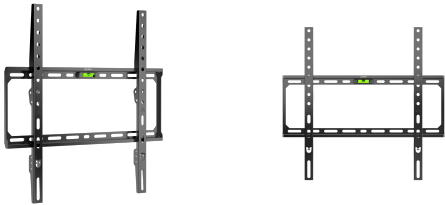

## WALL MOUNT SBOX Budget BL-3744F

### DESCRIPTION

Secure your TV with the SBOX BL-3744F fixed wall mount, designed for screens from 32" to 75". With a durable steel construction and a slim 22mm profile, it provides a sleek, space-saving solution. Supporting VESA from 50x50 to 400x400 and up to 45kg, it ensures a stable and reliable setup. Easy to install with a detachable VESA plate.

Vertical tilt: None

Mount type: Fixed

Surface finish: Powder Coating

Detachable VESA plate: Yes

Swivel: None

Cable management: No

For curved screens: No

Level: Yes

Maximum load (kg): 45

Installation: Wall

Dimensions (mm): 445x420x22

Material: Steel/Plastic

Color: Black