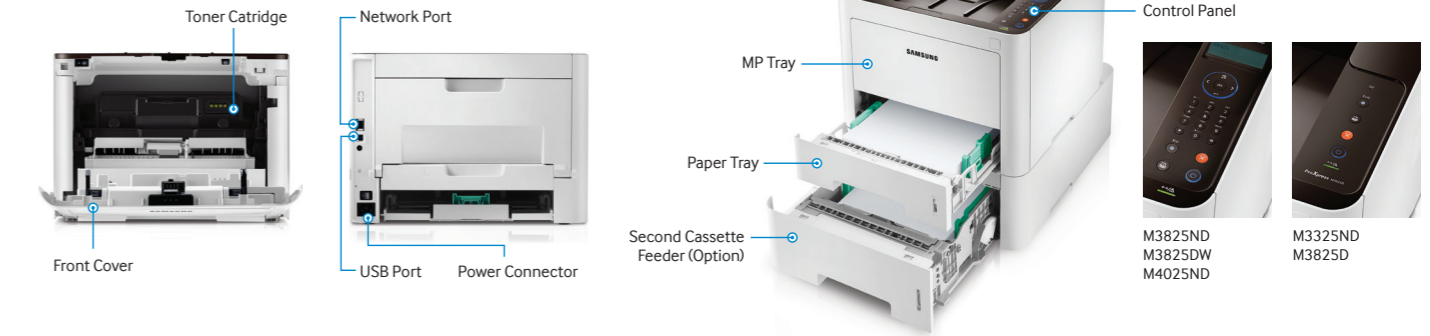

Easy secure printing with a built-in numeric key pad.³

Easy connection through wireless printing without the use of an access point.⁴

1. 40ppm is available on M4025ND model only.

2. 10,000 page yield toner cartridge is available on M3825 and M4025 series only. 15,000 page yield toner cartridge is available on M4025ND model only.

3. Numeric key pad is available on M3825ND, M3825DW and M4025ND models only.

4. Wireless printing is available on M3825DW model only.

Samsung Printer ProXpress

M4025 | 3825 | 3325 series

Configuration

Specifications