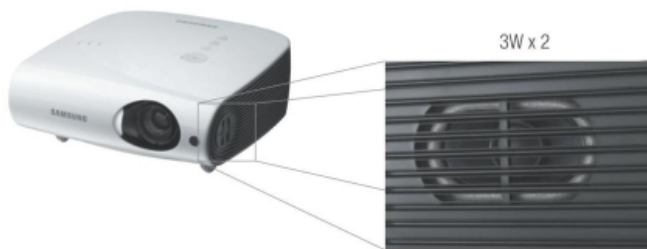

# Turn plain presentations into captivating ideas

Make every presentation shine with the L201 data projector. The advanced 3LCD technology delivers images that are of the highest quality, realistic and sharp. Colours are not only natural, but also bright and filled with detail. Put your presentation in the spotlight with the Samsung L201 and make a lasting impression.

## Powerful stereo sound

The Samsung projectors are the ultimate professional data projectors. With powerful built-in stereo speakers (3W x 2), they exude an air of complete professionalism that adds depth and resonance to presentations.

## H/V Keystone capability

Keystones occur when a projector is not placed exactly in the centre of a projection screen, causing image stretching and distortion. When the projector is placed either above or below centre, Vertical Keystones occur. Horizontal Keystones occur when the projector is at an angle either to the left or right of centre. The Samsung Projectors offer effective Keystone Correction, compensating for imprecise projector placement and delivering perfectly presented projections that appear accurate and exact. Vertical Keystone Correction is in-built on all models; Horizontal Keystone Correction is included on the L201.