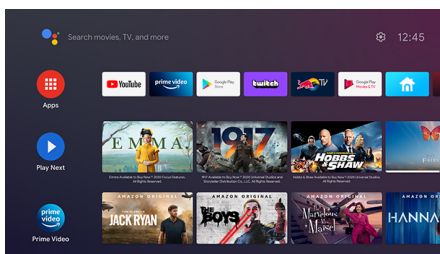

Built-in Android TV

Get the full Android TV experience thanks to the built-in Android TV dongle. All your favorite apps are there, Google Cast and more!