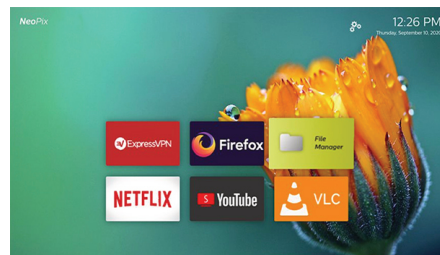

ARC and CEC

Control your HDMI connected devices with only 1 remote control thanks to CEC. ARC allows you to connect the projector to your AV receiver via HDMI for a truly immersive sound

Built-in Android TV

Get the full Android TV experience thanks to the built-in Android TV dongle. All your favorite apps are there, Google Cast and more!

Customize the perfect image

Place the product where ever you want! The auto keystone and auto rotation corrections combined with the focus technology allow you to fine-tune images to your needs and place your projector at any distance.

Project images up to 80"

Project images and videos up to 80" (200cm) from less than 2 meters from the wall.

Smart Philips OS system

Integrated smart Philips OS with pre-loaded apps like YouTube, Netflix, Firefox and more! (more apps will be pushed via FOTA). The Dual Band Wi-Fi connectivity brings you the speed you need to stream all your content.