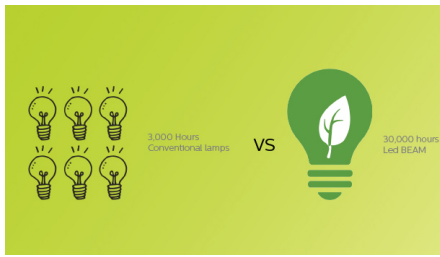

Super Bright and compact

- Project images up to 80"
- Customize the perfect image
- Advanced LED Light Source
- Super Compact

Android TV experience

- Built-in Android TV
- Smart remote for many controls

Sound and Mobility

The powerful LED light source displays rich, vivid colors and will last up to 30,000 hours. You won't need to replace it, it lasts 20 years if used 4h per day! In addition, the power consumption is far lower than a regular lamp based projector: a bigger screen, an immersive experience with an eco friendly device!