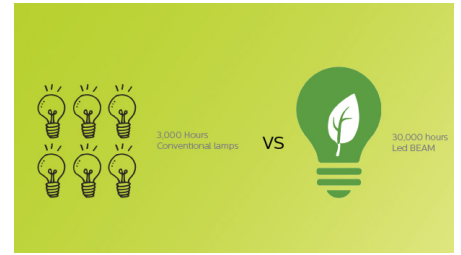

Advanced LED Light Source

The powerful LED light source displays rich, vivid colors and will last up to 30,000 hours. You won't need to replace it, it lasts 20 years if used 4h per day! In addition, the power consumption is far lower than a regular lamp based projector: a bigger screen, an immersive experience with an eco friendly device!