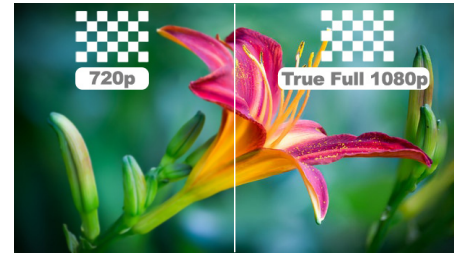

True Full HD 1080p resolution

Get a captivating experience in True Full HD 1080p! Pictures and colors remain lifelike with outstanding full high definition sharpness for text.