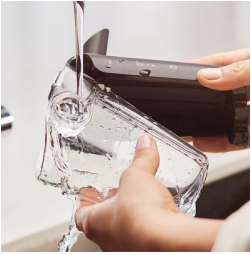

PHILIPS

LatteGo milk system

2 parts, no tubes milk system

Silky smooth milk froth

Dishwasher safe, easy to clean

CA6708/10

LatteGo, the fastest to clean milk system ever*

LatteGo tops milk varieties with silky smooth froth, is easy to set up and can be cleaned in as little as 15 seconds*.

Effortless use and cleaning for everyday enjoyment

- LatteGo is exceptionally easy to clean: 2 parts, no tubes
- Both parts of LatteGo are dishwasher safe
- Storage lid on LatteGo keeps your milk fresh in the fridge

A variety of coffees customized to your taste

- Silky smooth milk froth thanks to high speed LatteGo system

Highlights

2 parts, no tubes milk system

Our 2 parts milk system has no tubes or hidden parts and can be cleaned in as little as 15 seconds under tap* or in the dishwasher.

Dishwasher safe

For your convenience, you can put LatteGo in the dishwasher. This will save time and ensure a hygienic cleaning.

LatteGo milk system

Top your coffee off with a silky-smooth layer of milk froth. The LatteGo mixes milk and air at high speed in the round frothing chamber, then adds a splash-free, creamy layer of milk froth to your cup at just the right temperature.