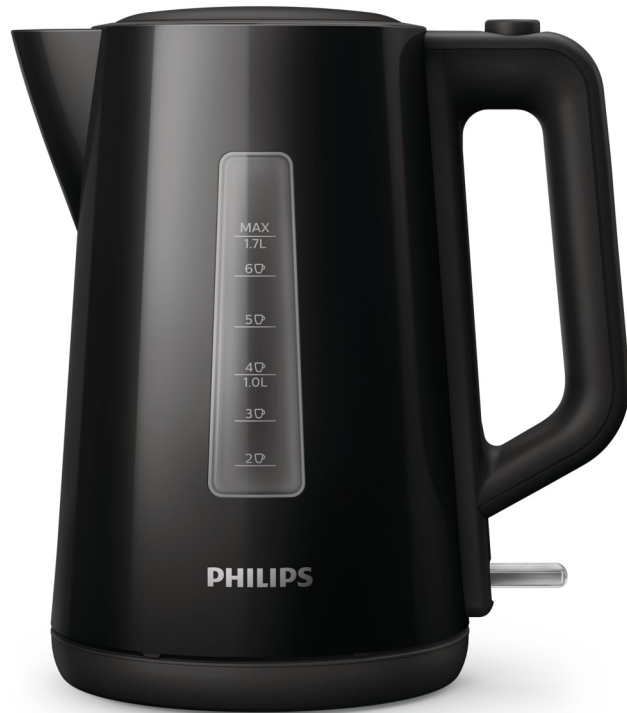

PHILIPS

Plastic kettle

Series 3000

1.7 L

Spring lid

Light indicator

HD9318/20

Enjoy hot drinks in no time

Family-size 1.7L capacity, perfect for everyone

The new Philips plastic kettle with 1.7 L capacity, automatic lid opening and light indicator gives you the opportunity to easily make your favorite drink in no time.

Fast, safe boiling

- Flat heating element for fast boiling
- Micro-mesh filter captures tiny limescale particles
- Multi safety system against boil-dry

Simple to fill, use and clean

- Pilot light indicates when the kettle is switched on
- Easy-to-read water level indicator
- A cup indicator to boil only the water you need
- Spring lid with large opening for cleaning
- Easy refilling through lid or spout
- Cordless kettle with 360° pirouette base
- Cord winder for easy adjustment and storage

Highlights

Flat heating element

A concealed stainless steel heating element ensures fast boiling and easy cleaning.

Water level indicator

The water level is easy to read with an indicator located on one side of the kettle.