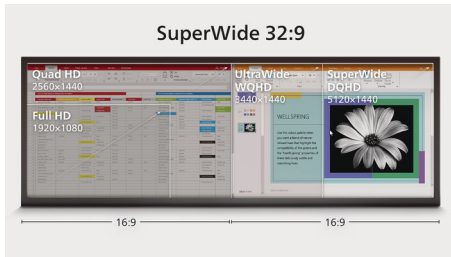

red dot award 2018
winner

PHILIPS

32:9 SuperWide curved LCD display
P Line 49 (48.8" / 124 cm diag.), 5120 x 1440 (Dual QHD)

499P9H/00

Highlights

32:9 SuperWide

32:9 SuperWide 49" screen, with 5120 x 1440 resolution, is designed to replace multiscreen setups for massive wide view. It's like having two 27" 16:9 Quad HD displays side-by-side. SuperWide monitors offer screen area of dual monitors without the complicated setup.