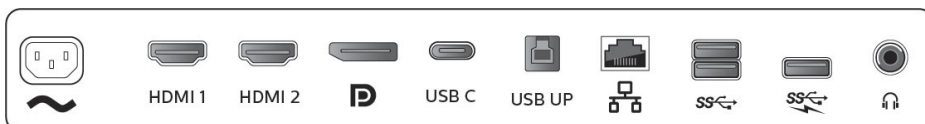

Cabinet

- Front bezel: Black
- Rear cover: Black
- Foot: Black
- Finish: Texture

What's in the box?

- Monitor with stand
- Cables: HDMI cable, DP cable, USB-A to B cable, USB-C to C cable, USB-C to A cable, Power cable
- User Documentation