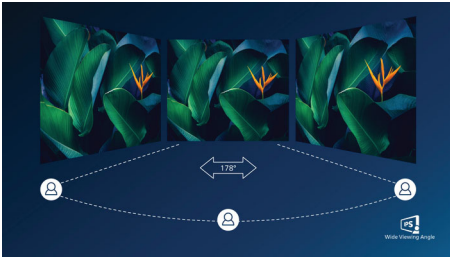

Greener every day

- Eco-friendly materials meet major international standards
- Mercury Free eco-friendly display

PHILIPS

Full HD LCD monitor
E Line 32 (31.5"/80 cm diag.), 1920 x 1080 (Full HD)

327E8QJAB/01

Highlights

IPS technology

IPS displays use an advanced technology that gives you extra-wide viewing angles of 178/178 degrees, making it possible to view the display from almost any angle. Unlike standard TN panels, IPS displays give you remarkably crisp images with vivid colours, making them ideal not only for Photos, movies and web browsing, but also for professional applications that demand colour accuracy and consistent brightness at all times.