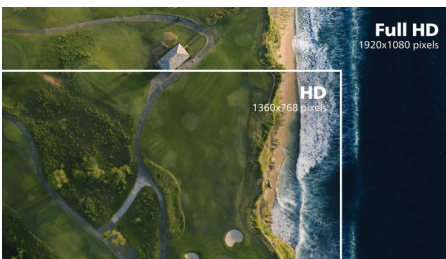

16:9 Full HD display

Picture quality matters. Regular displays deliver quality, but you expect more. This display features enhanced Full HD 1920 x 1080

resolution. With Full HD for crisp detail paired with high brightness, incredible contrast and realistic colours, expect a true-to-life picture.