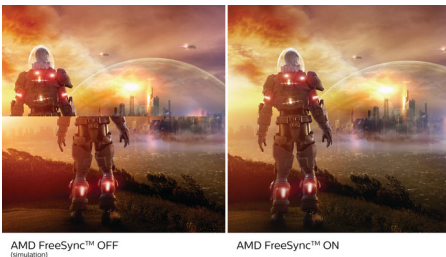

Ultra-smooth gaming

Gaming shouldn't be a choice between choppy gameplay or broken frames. With the new Philips monitor it doesn't have to be. Get fluid, artefact-free performance at virtually any frame rate with AMD FreeSync™ technology, smooth, quick refresh and ultra-fast response time.