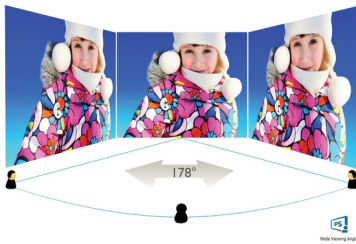

IPS technology

IPS displays use an advanced technology which gives you extra wide viewing angles of 178/178 degree, making it possible to view the display from almost any angle. Unlike standard TN panels, IPS displays gives you remarkably crisp images with vivid colors, making it ideal not only for Photos, movies and web browsing, but also for professional applications which demand color accuracy and consistent brightness at all times.