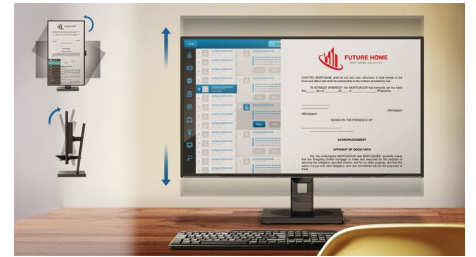

Built-in stereo speakers

A pair of high quality stereo speakers built into a display device. It can be visible front firing, or

invisible down firing, top firing, rear firing, etc depending on model and design.

LowBlue Mode & Flicker-free

Our LowBlue Mode and Flicker-free technology have been developed to reduce eye strain and fatigue often caused by long hours in front of a monitor.

Compact Ergo Base

The Compact Ergo Base is a people-friendly Philips monitor base that tilts, pivot and height-adjusts so each user can position the monitor for maximum viewing comfort and efficiency.

EasySelect Menu Toggle Key

The discreetly placed EasySelect Menu Toggle Key allows you to make quick and easy adjustments to monitor settings in the On-Screen Display menu.

USB-C

Wide Viewing Angle

Quad HD