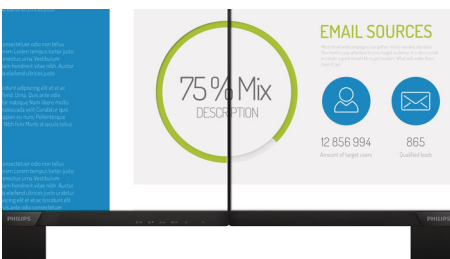

UltraNarrow Border

The new Philips displays feature ultra-narrow borders which allow for minimal distractions

and maximum viewing size. Especially suited for multi-display or tiling setup like gaming, graphic design and professional applications, the ultra-narrow border display gives you the feeling of using one large display.