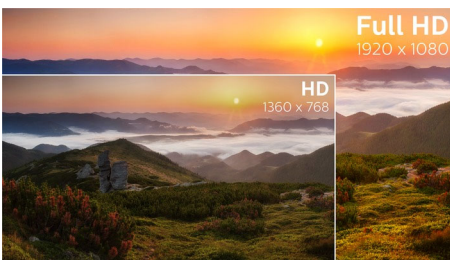

16:9 Full HD display

Picture quality matters. Regular displays deliver quality, but you expect more. This display features enhanced Full HD 1920 x 1080 resolution. With Full HD for crisp detail paired with high brightness, incredible contrast and realistic colors expect a true to life picture.