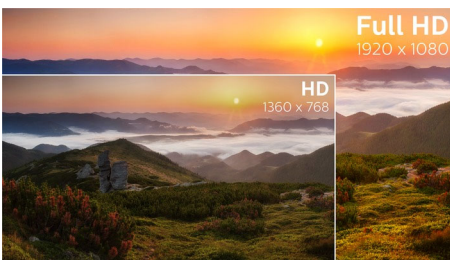

Perfectly designed for your space

- VESA mount allows for flexibility

PHILIPS

Full HD LCD monitor
V Line 27" (68.6 cm), 1920 x 1080 (Full HD)

273V7QDAB/00

Highlights

IPS technology

IPS displays use an advanced technology which gives you extra wide viewing angles of 178/178 degree, making it possible to view the display from almost any angle. Unlike standard TN panels, IPS displays gives you remarkably crisp images with vivid colors, making it ideal not only for Photos, movies and web browsing, but also for professional applications which demand color accuracy and consistent brightness at all times.

16:9 Full HD display

Picture quality matters. Regular displays deliver quality, but you expect more. This display features enhanced Full HD 1920 x 1080 resolution. With Full HD for crisp detail paired with high brightness, incredible contrast and realistic colors expect a true to life picture.

UltraNarrow Border

The new Philips displays feature ultra-narrow borders which allow for minimal distractions

and maximum viewing size. Especially suited for multi-display or tiling setup like gaming, graphic design and professional applications, the ultra-narrow border display gives you the feeling of using one large display.