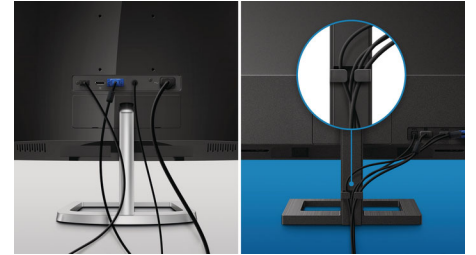

Cable management

Cable management is an intimate design that maintains tidy workspace by organizing cables and wires required for the operation of a display device.