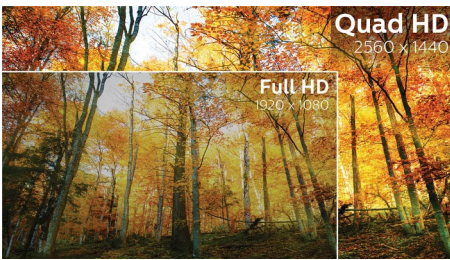

Greener everyday

- Mercury Free eco-friendly display

PHILIPS

LCD monitor
E Line 24 (23.8" / 60.5 cm diag.), 2560 x 1440 (QHD)

245E1S/00

Highlights

IPS technology

IPS displays use an advanced technology which gives you extra wide viewing angles of 178/178 degree, making it possible to view the display from almost any angle. Unlike standard TN panels, IPS displays gives you remarkably crisp images with vivid colors, making it ideal not only for Photos, movies and web browsing, but also for professional applications which demand color accuracy and consistent brightness at all times.

Crystalclear images

These Philips screens deliver Crystalclear, Quad HD 2560x1440 or 2560x1080 pixel images. Utilizing high performance panels with high density pixel count, enabled by high bandwidth sources like Displayport, HDMI, Dual link DVI, these new displays will make your images and graphics come alive. Whether you are demanding professional requiring extremely detailed information for CAD-CAM solutions, using 3D graphic applications or a financial wizard working on huge spreadsheets, Philips displays will give you Crystalclear images.