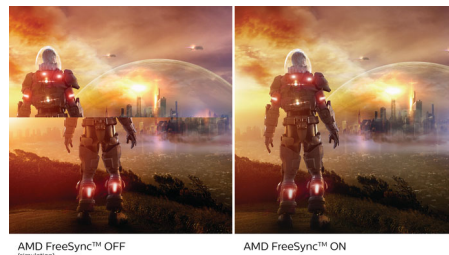

Ultra-smooth gaming

Gaming shouldn't be a choice between choppy gameplay or broken frames. With the new Philips monitor it doesn't have to be. Get fluid, artifact-free performance at virtually any framerate with AMD FreeSync™ technology, smooth quick refresh and ultra-fast response time.