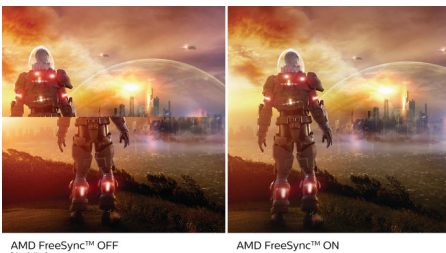

Immersive visuals

- VA display delivers awesome images with wide viewing angles
- 16:9 Full HD display for crisp detailed images
- SmartContrast for rich black details

The gaming advantage is yours

- AMD FreeSync™ Premium; tear free, stutter free, fluid gaming
- 144Hz refresh rates for ultra-smooth, brilliant images
- 1ms (MPRT) fast response for crisp image and smooth gameplay
- SmartImage game mode optimized for gamers
- Ultra Wide-Color wider range of colors for a vivid picture

242E1GAJ/75

Highlights

VA display

Philips VA LED display uses an advanced multi-domain vertical alignment technology which gives you super-high static contrast ratios for extra vivid and bright images. While standard office applications are handled with ease, it is especially suitable for photos, web-browsing, movies, gaming, and demanding graphical applications. It's optimized pixel management technology gives you 178/178 degree extra wide viewing angle, resulting in crisp images.

AMD FreeSync™ Premium

Gaming shouldn't be a choice between choppy gameplay or broken frames. AMD FreeSync™ Premium equips serious gamers with a fluid, tear-free gameplay experience at peak performance. There are no compromises, game confidently with a high refresh rate, low framerate compensation, and low latency.