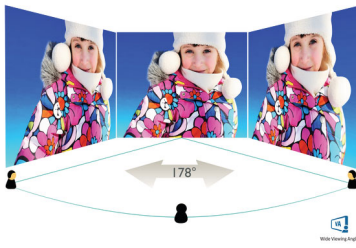

Gaming monitor
E Line 24 (23.8" / 60.5 cm diag.), 1920 x 1080 (Full HD)

242E1GAJ/75

Highlights

VA display

Philips VA LED display uses an advanced multi-domain vertical alignment technology which gives you super-high static contrast ratios for extra vivid and bright images. While standard office applications are handled with ease, it is especially suitable for photos, web-browsing, movies, gaming, and demanding graphical applications. It's optimized pixel management technology gives you 178/178 degree extra wide viewing angle, resulting in crisp images.