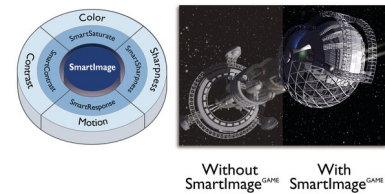

## 16:9 Full HD display

Picture quality matters. Regular displays deliver quality, but you expect more. This display features enhanced Full HD 1920 x 1080 resolution. With Full HD for crisp detail paired with high brightness, incredible contrast and realistic colours, expect a true-to-life picture.

## SmartContrast

SmartContrast is a Philips technology that analyses the contents you are displaying, automatically adjusting colours and controlling

backlight intensity to dynamically enhance contrast for the best digital images and videos or when playing games where dark hues are displayed. When Economy mode is selected, contrast is adjusted and backlighting fine-tuned for just-right display of everyday office applications and lower power consumption.

## SmartImage Game mode

The new Philips gaming display has quick-access OSD fine-tuned for gamers, offering you multiple options. "FPS" mode (First person shooting) improves dark themes in games, allowing you to see hidden objects in dark areas. "Racing" mode adapts the display with the fastest response time and high colour, along with image adjustments. "RTS" mode (Real-time strategy) has a special SmartFrame mode that enables highlighting of specific area and allows for size and image adjustments. Gamer 1 and Gamer 2 enable you to save personal customised settings based on different games, ensuring best performance.