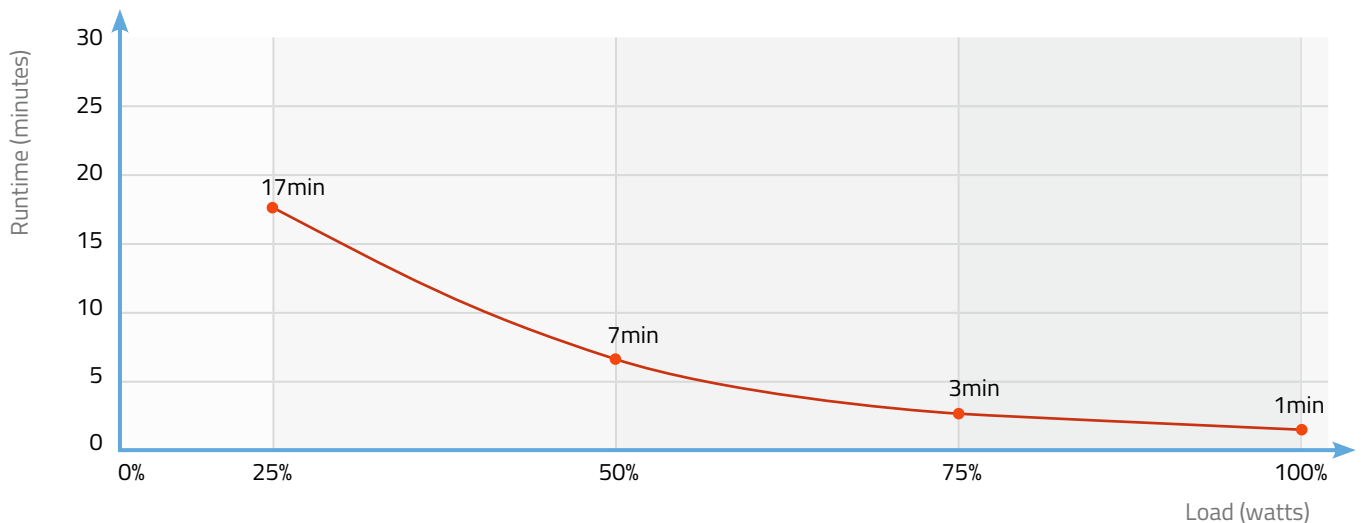

## Running time on battery