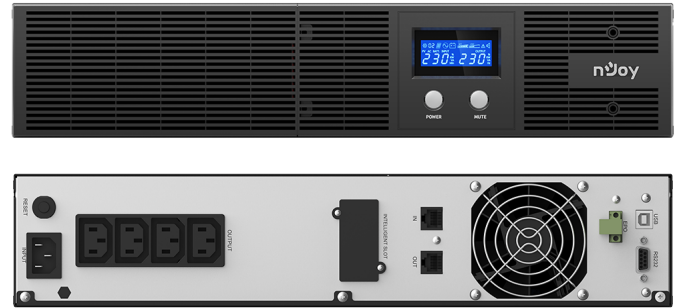

Battery

Battery Type & Number	2 x GP09122L PN: BTVACGUEBTI2LCG01B
Typical Recharge Time	4 hours up to 90% capacity
Running time on battery (minutes)	25% Load - 17 min 50% Load - 7.5 min 75% Load - 3.5 min 100% Load - <2 min

Management

Connection port	RS232, HID USB, RJ45/RJ11, Intelligent Port (not included in the package)
Software	http://www.powermonitor. software/
Software capability	Monitor & Control over USB, LAN and Internet (SNMP card optional)

Physical

Product dimensions	400 x 438 x 88 mm - 2U
Product weight	16.5 kg
Retail Pack Dimensions	542 x 560 x 218 mm
Retail Pack Weight	18.85 kg