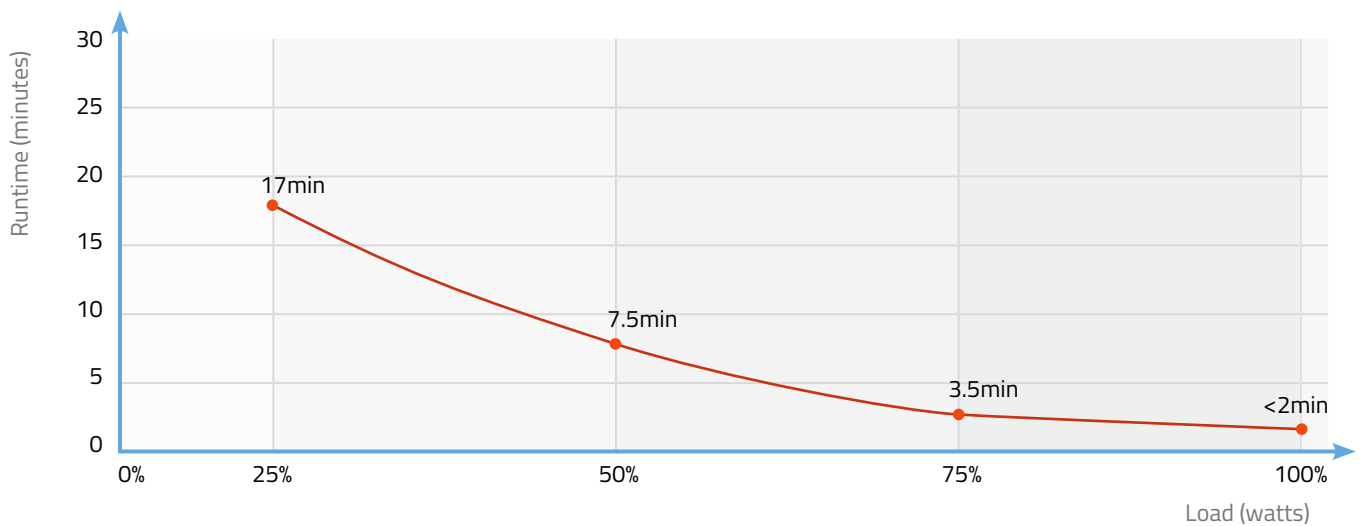

## Running time on battery