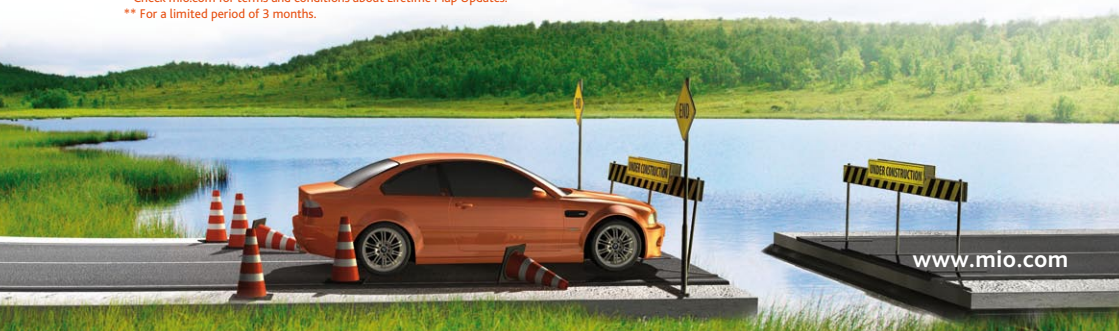

> Key Features

- Including Lifetime Map Updates - receive the latest maps free of charge, up to 4 times a year
- 4.3" widescreen
- IQ Routes™ – use the knowledge of millions for your route
- LearnMe Pro™ – for your own navigation experience
- Parking Assistance – quickly and easily find nearby parking spaces
- Pedestrian Mode – go even further on foot
- 3D Junction Views and Lane Guidance – never miss an exit
- Near Me - quickly access your personal favourites
- Find My Car - helps you find your car easily.
- Spoken street names (TTS) – listen to where to turn and keep your eyes on the road
- Keyword Search - search for places using any words you like
- Rental Maps – rent overseas maps for 3, 7 or 30 days
- Pre-loaded safety camera data – free trial**
- Tunnel guidance – know where you are in a tunnel
- High speed GPS fix with SirrInstantFixIII™ - no more waiting for a GPS fix

** For a limited period of 3 months.