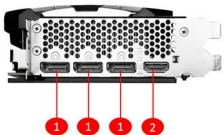

CONNECTIONS

1. DisplayPort
2. HDMI™

FEATURES

- **Dual Fan**
  Two fans and a huge heatsink ensure a cool and quiet experience for you.
- **TORX FAN 4.0**
  A masterpiece of teamwork, fan blades work in pairs to create unprecedented levels of focused air pressure.
- **Copper Baseplate**
  A solid nickel-plated copper baseplate transfers heat from the GPU to all heat pipes for better cooling.
- **Core Pipe**
  Precision-machined heat pipes ensure max contact to the GPU and spread heat along the full length of the heatsink.
- **Reinforcing Backplate**
  The reinforcing backplate features a flow-through design that provides additional ventilation.
- **Zero Frozr**
  The fans completely stop when temperatures are relatively low, eliminating all noise.
- **Afterburner**
  Take full control with the most recognized and widely used graphics card overclocking software in the world.
- **Afterburner**
  Take full control with the most recognized and widely used graphics card overclocking software in the world.
- **Afterburner**
  Take full control with the most recognized and widely used graphics card overclocking software in the world.
- **Afterburner**
  Take full control with the most recognized and widely used graphics card overclocking software in the world.
- **MSI Center**
  The exclusive MSI Center software lets you monitor, tweak and optimize MSI products in real-time.