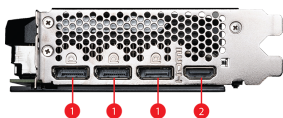

SPECIFICATIONS

Model Name	GeForce RTX™ 4070 SUPER 12G VENTUS 2X OC
Graphics Processing Unit	NVIDIA® GeForce RTX™ 4070 SUPER
Interface	PCI Express® Gen 4
Core Clocks	Extreme Performance: 2520 MHz (MSI Center) Boost: 2505 MHz
CUDA® CORES	7168 Units
Memory Speed	21 Gbps
Memory	12GB GDDR6X
Memory Bus	192-bit
Output	DisplayPort x 3 (v1.4a) HDMI™ x 1 (Supports 4K@120Hz HDR, 8K@60Hz HDR, and Variable Refresh Rate as specified in HDMI™ 2.1a)
HDCP Support	Y
Power consumption	220 W
Power connectors	16-pin x 1
Recommended PSU	650 W
Card Dimension (mm)	242 x 125 x 43 mm
Weight (Card / Package)	680 g / 998 g
DirectX Version Support	12 Ultimate
OpenGL Version Support	4.6
Maximum Displays	4
G-SYNC® technology	Y
Digital Maximum Resolution	7680 x 4320

CONNECTIONS

1. DisplayPort
2. HDMI™

FEATURES

Dual Fan

Two fans and a huge heatsink ensure a cool and quiet experience for you.

TORX FAN 4.0

A masterpiece of teamwork, fan blades work in pairs to create unprecedented levels of focused air pressure.

Copper Baseplate

A solid nickel-plated copper baseplate transfers heat from the GPU to all heat pipes for better cooling.

Core Pipe

Precision-machined heat pipes ensure max contact to the GPU and spread heat along the full length of the heatsink.

Reinforcing Backplate

The reinforcing backplate features a flow-through design that provides additional ventilation.

Zero Frozr

The fans completely stop when temperatures are relatively low, eliminating all noise.