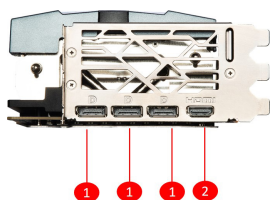

CONNECTIONS