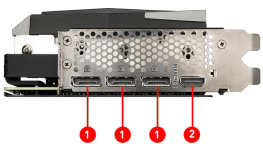

msi

GRAPHICS CARDS

GeForce RTX™ 3070 GAMING Z TRIO 8G LHR

SPECIFICATIONS

Model Name	GeForce RTX™ 3070 GAMING Z TRIO 8G LHR
Graphics Processing Unit	NVIDIA® GeForce RTX™ 3070
Interface	PCI Express® Gen 4
Cores	5888 Units
Core Clocks	Boost: 1845 MHz
Memory Speed	14 Gbps
Memory	8GB GDDR6
Memory Bus	256-bit
Output	DisplayPort x 3 (v1.4) / HDMI x 1 (Supports 4K@120Hz as specified in HDMI 2.1)
HDCP Support	Y
Power consumption	240W
Power connectors	8-pin x2
Recommended PSU	650W
Card Dimension (mm)	323 x 140 x 56mm
Weight (Card / Package)	1458 g / 2286 g
DirectX Version Support	12 API
OpenGL Version Support	4.6
Maximum Displays	4
VR Ready	Y
G-SYNC® technology	Y
Adaptive Vertical Sync	Y
Digital Maximum Resolution	7680x4320

CONNECTIONS

1. DisplayPort
2. HDMI

FEATURES

TRI FROZR 2

TRI FROZR 2 offers the perfect balance between cool temperatures and quiet fans during endless gaming sessions.

TORX FAN 4.0

A masterpiece of teamwork, fan blades work in pairs to create unprecedented levels of focused air pressure.

Airflow Control

Don't sweat it, Airflow Control guides the air to exactly where it needs to be for maximum cooling.

Core Pipe

Precision-machined heat pipes ensure max contact and spread heat along the full length of the heatsink.