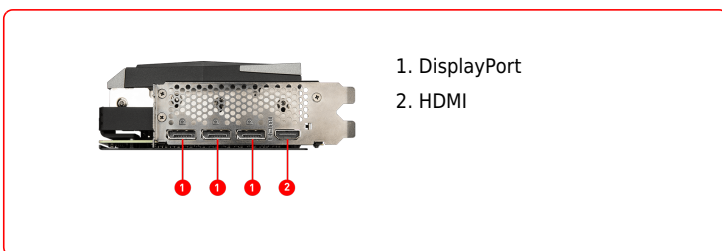

SPECIFICATIONS

Model Name	GeForce RTX™ 3070 GAMING Z TRIO
Graphics Processing Unit	NVIDIA® GeForce RTX™ 3070
Interface	PCI Express® Gen 4
Cores	5888 Units
Core Clocks	Boost: 1845 MHz
Memory Speed	14 Gbps
Memory	8GB GDDR6
Memory Bus	256-bit
Output	DisplayPort x 3 (v1.4) / HDMI x 1 (Supports 4K@120Hz as specified in HDMI 2.1)
HDCP Support	Y
Power consumption	240W
Power connectors	8-pin x2
Recommended PSU	650W
Card Dimension (mm)	323 x 140 x 56mm
Weight (Card / Package)	1458 g / 2286 g
DirectX Version Support	12 API
OpenGL Version Support	4.6
Maximum Displays	4
VR Ready	Y
G-SYNC® technology	Y
Adaptive Vertical Sync	Y
Digital Maximum Resolution	7680x4320

CONNECTIONS

FEATURES

TRI FROZR 2

TRI FROZR 2 offers the perfect balance between cool temperatures and quiet fans during endless gaming sessions.

TORX FAN 4.0

A masterpiece of teamwork, fan blades work in pairs to create unprecedented levels of focused air pressure.

Airflow Control

Don't sweat it, Airflow Control guides the air to exactly where it needs to be for maximum cooling.

Core Pipe

Precision-machined heat pipes ensure max contact and spread heat along the full length of the heatsink.