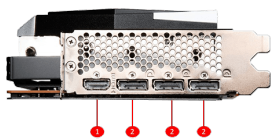

SPECIFICATIONS

Model Name	Radeon™ RX 7900 XTX GAMING TRIO CLASSIC 24G
Graphics Processing Unit	AMD Radeon™ RX 7900 XTX
Interface	PCI Express® Gen 4
Stream Processors	6144 Units
Core Clocks	Boost: Up to 2500 MHz Game: Up to 2300 MHz
Memory Speed	20 Gbps
Memory	24GB GDDR6
Memory Bus	384-bit
Output	DisplayPort x3 (up to v2.1) HDMI™ x 1 (Supports 4K@120Hz HDR, 8K@60Hz HDR, and Variable Refresh Rate as specified in HDMI™ 2.1)
HDCP Support	Y
Power consumption	355 W
Power connectors	8-pin x 3
Recommended PSU	800W
Card Dimension (mm)	325 x 141 x 56 mm
Weight (Card / Package)	1628g / 2358g
DirectX Version Support	12 Ultimate
OpenGL Version Support	4.6
Maximum Displays	4
FreeSync™ Technology	Y
Digital Maximum Resolution	7680x4320

CONNECTIONS

1. DisplayPort
2. HDMI™

FEATURES

- TRI FROZR 2**
 TRI FROZR 2 offers the perfect balance between cool temperatures and quiet fans during endless gaming sessions.
- TORX FAN 4.0**
 A masterpiece of teamwork, fan blades work in pairs to create unprecedented levels of focused air pressure.
- Airflow Control**
 Don't sweat it, Airflow Control guides the air to exactly where it needs to be for maximum cooling.
- Core Pipe**
 Precision-machined heat pipes ensure max contact and spread heat along the full length of the heatsink.
- Zero Frozr**
 The fans completely stop when temperatures are relatively low, eliminating all noise.
- Metal Backplate**
 Thermal pads under the sturdy metal backplate provide additional cooling while the flow-through ventilation reduces trapped heat.
- MSI Center**
 The exclusive MSI Center software lets you monitor, tweak and optimize MSI products in real-time.
- Mystic Light**
 Mystic Light gives you complete control of the RGB lighting for MSI devices and compatible RGB products.