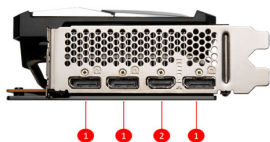

SPECIFICATIONS

Model Name	Radeon™ RX 6750 XT MECH 2X 12G V1
Graphics Processing Unit	Radeon™ RX 6750 XT
Interface	PCI Express® Gen 4
Stream Processors	2560 Units
Core Clocks	Boost: Up to 2600 MHz Game: Up to 2495 MHz
Memory Speed	18 Gbps
Memory	12GB GDDR6
Memory Bus	192-bit
Output	DisplayPort x 3 (v1.4) / HDMI™ x 1 (Supports 4K@120Hz/8K@60Hz and VRR as specified in HDMI™ 2.1)
HDCP Support	Y
Power consumption	250 W
Power connectors	8-pin x 2
Recommended PSU	650W or greater
Card Dimension (mm)	249 x 132 x 52 mm
Weight (Card / Package)	961g / 1400 g
DirectX Version Support	12 API
OpenGL Version Support	4.6
Maximum Displays	4
VR Ready	Y
FreeSync™ Technology	Y
Digital Maximum Resolution	7680 x 4320

CONNECTIONS

1. DisplayPort
2. HDMI™

FEATURES

Dual Fan

Two fans and a huge heatsink ensure a cool and quiet experience for you.

TORX FAN 3.0

The award-winning MSI TORX Fan 3.0 design creates high static pressure and pushes the limits of thermal performance.