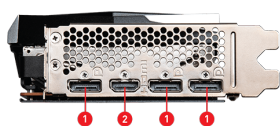

SPECIFICATIONS

Model Name	Radeon™ RX 6650 XT GAMING X 8G
Graphics Processing Unit	AMD Radeon™ RX 6650 XT
Interface	PCI Express® Gen 4 x8
CUDA® CORES	2048 Units
Core Clocks	Boost: Up to 2694 MHz Game: Up to 2523 MHz
Memory Speed	17.5 Gbps
Memory	8GB GDDR6
Memory Bus	128-bit
Output	DisplayPort x 3 (v1.4a) HDMI x 1 (Supports 4K@120Hz/8K@60Hz and VRR as specified in HDMI 2.1)
HDCP Support	Y
Power consumption	175 W
Power connectors	8-pin x 1
Recommended PSU	500 W or greater
Card Dimension (mm)	278 x 130 x 51 mm
Weight (Card / Package)	894 g / 1481 g
DirectX Version Support	12 Ultimate
OpenGL Version Support	4.6
Maximum Displays	4
VR Ready	Y
FreeSync™ Technology	Y
Digital Maximum Resolution	7680 x 4320

CONNECTIONS

1. DisplayPort
2. HDMI

FEATURES

TWIN FROZR 8

TWIN FROZR 8 offers the perfect balance between cool temperatures and quiet fans during endless gaming sessions.

TORX FAN 4.0

A masterpiece of teamwork, fan blades work in pairs to create unprecedented levels of focused air pressure.

Core Pipe

Precision-machined heat pipes ensure max contact and spread heat along the full length of the heatsink.

Airflow Control

Don't sweat it, Airflow Control guides the air to exactly where it needs to be for maximum cooling.