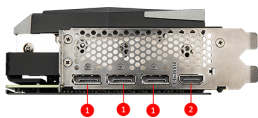

msi

GRAPHICS CARDS

GeForce RTX™ 3060 Ti GAMING X 8G LHR

SPECIFICATIONS

Model Name	GeForce RTX™ 3060 Ti GAMING X 8G LHR
Graphics Processing Unit	NVIDIA® GeForce RTX™ 3060 Ti
Interface	PCI Express® Gen 4
Cores	4864
Core Clocks	Boost: 1770 MHz
Memory Speed	14 Gbps
Memory	8GB GDDR6
Memory Bus	256-bit
Output	DisplayPort x 3 (v1.4a) HDMI x 1 (Supports 4K@120Hz as specified in HDMI 2.1)
HDCP Support	Y
Power consumption	220W
Power connectors	8-pin x 1 + 6-pin x 1
Recommended PSU	600W
Card Dimension (mm)	278 x 131 x 51 mm
Weight (Card / Package)	1007g / 1596g
DirectX Version Support	12 API
OpenGL Version Support	4.6
Maximum Displays	4
VR Ready	Y
G-SYNC® technology	Y
Adaptive Vertical Sync	Y
Digital Maximum Resolution	7680x4320

CONNECTIONS

1. DisplayPort
2. HDMI

FEATURES

TWIN FROZR 8

TWIN FROZR 8 offers the perfect balance between cool temperatures and quiet fans during endless gaming sessions.

Zero Frozr

Zero Frozr is the calm before the storm, keeping fans still and maintaining silence until cooling is needed.

TORX FAN 4.0

A masterpiece of teamwork, fan blades work in pairs to create unprecedented levels of focused air pressure.

Airflow Control

Don't sweat it, Airflow Control guides the air to exactly where it needs to be for maximum cooling.

Core Pipe

Precision-machined heat pipes ensure max contact and spread heat along the full length of the heatsink.

Aluminum Backplate

Thermal pads beneath the sturdy metal backplate provide additional cooling.