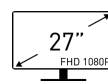

## SPECIFICATIONS

<b>PANEL SIZE</b>	27"
<b>PANEL RESOLUTION</b>	1920 x 1080 (FHD)
<b>REFRESH RATE</b>	75Hz
<b>RESPONSE TIME</b>	5ms (GTG)
<b>PANEL TYPE</b>	IPS
<b>BRIGHTNESS (NITS)</b>	250 cd/m2
<b>VIEWING ANGLE</b>	178°(H) / 178°(V)
<b>ASPECT RATIO</b>	16:9
<b>CONTRAST RATIO</b>	1000:1
<b>sRGB</b>	100% (CIE 1976)
<b>ACTIVE DISPLAY AREA (MM)</b>	597.888(H) x 336.312(V)
<b>PIXEL PITCH (H X V)</b>	0.3114(H) x 0.3114(V)
<b>SURFACE TREATMENT</b>	Anti-glare
<b>DISPLAY COLORS</b>	16.7M
<b>COLOR BIT</b>	8 bits
<b>VIDEO PORTS</b>	1x DisplayPort (1.2a) 1x HDMI (1.4)
<b>AUDIO PORTS</b>	1x Headphone-out
<b>KENSINGTON LOCK</b>	Yes
<b>SPEAKER</b>	2x 2W
<b>VESA MOUNTING</b>	75 x 75 mm
<b>POWER TYPE</b>	External Adaptor (12V 2.5A)
<b>POWER INPUT</b>	100~240V, 50~60Hz
<b>ADJUSTMENT (TILT)</b>	-5° ~ 20°
<b>DIMENSION (W X H X D)</b>	613.50 x 181.10 x 462.60 mm (24.15 x 7.13 x 18.21 inch)
<b>CARTON DIMENSION (W X H X D)</b>	687 x 119 x 458 mm (27.05 x 4.69 x 18.03 inch)
<b>WEIGHT (NW / GW)</b>	3.9 kg (8.6 lbs) / 5.3 kg (11.68 lbs)
<b>Compatibility</b>	PC, Mac, PS5™, PS4™, Xbox, Mobile, Notebook * All trademarks and the registered trademarks are the property of their respective owners.
<b>Note</b>	HDMI: 1920 x 1080 (Up to 75Hz) DisplayPort: 1920 x 1080 (Up to 75Hz) FreeSync Support

### 27" FHD 1080P

View your applications, spreadsheets and more with a perfect 27 inches screen with a breathtaking viewing experience that comes with Full HD resolution