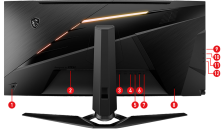

Console Mode	FHD @ 120Hz * All trademarks and the registered trademarks are the property of their respective owners.
Frameless Design	Yes
PIP / PBP Function	N/A
Note	Display Port: 3840 x 1600 (Up to 175Hz)[] HDMI: 3840 x 1600 (Up to 85Hz)[] The color gamut follows the CIE 1976 testing standard.

CONNECTIONS

1. 5-way joystick navigator
2. Power Jack
3. 2x HDMI (2.0)
4. 1x Display Port (1.4)
5. 1x USB 3.2 Gen1 Type B Upstream
6. USB 3.2 Gen1 Type A
7. Mic in upstream
8. Kensington Lock USB 3.2 Gen1 Type A
9. USB 3.2 Gen1 Type A
10. Headphone out
11. Mic in