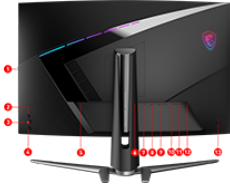

VESA Mounting	100 x 100 mm
Weight (NW / GW)	9 kg ; 19.84 lbs / 12.8 kg ; 28.22 lbs
Note	Display Port: 2560 x 1440 (Up to 165Hz) HDMI™: 2560 x 1440 (Up to 144Hz) Type C. 2560 x 1440(Up to 165Hz) *sRGB and DCI-P3 follow CIE1976 standard

CONNECTIONS

1. Headset Hanger
2. Macro Key
3. 5-way joystick navigator
4. Power Button
5. Power Jack
6. 1x Display Port (1.2a)
7. 1x HDMI™ w/ CEC (2.0b)
8. 1x HDMI™ (2.0b)
9. 1x USB 2.0 Type C
10. 1x Earphone out
11. 1x USB 2.0 Type B Upstream Port
12. 2x USB 2.0 Type A
13. Kensington Lock