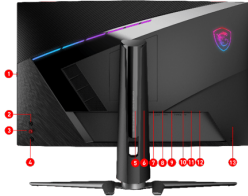

### SPECIFICATIONS

<b>Panel Size</b>	27" (69 cm)
<b>Panel Resolution</b>	2560 x 1440 (WQHD)
<b>Refresh Rate</b>	165Hz
<b>Response time</b>	1ms (MPRT)
<b>Panel Type</b>	VA
<b>Brightness (nits)</b>	550(peak)
<b>Viewing Angle</b>	178°(H) / 178°(V)
<b>Aspect Ratio</b>	16:9
<b>Curvature</b>	1000R
<b>Contrast Ratio</b>	3000:1
<b>Active Display Area (mm)</b>	596.736(H) x 335.664 (V)
<b>Pixel Pitch (H x V)</b>	0.2331(H)x0.2331(V)
<b>Surface Treatment</b>	Anti-glare
<b>Display Colors</b>	1.07B
<b>DCI-P3 / sRGB</b>	88.71%/111.49%
<b>Video ports</b>	1x DP(1.2a) 2x HDMI (2.0b) 1x USB Type-C Port (DP Alternate Mode)
<b>USB ports</b>	2x USB2.0 Type A 1x USB2.0 Type B
<b>Audio ports</b>	1x Earphone out
<b>Kensington Lock</b>	Yes
<b>VESA Mounting</b>	100 x 100 mm
<b>Power Type</b>	External Adaptor 20V 4.5A
<b>DYNAMIC REFRESH RATE TECHNOLOGY</b>	Freesync premium
<b>ACTIVATED RANGE</b>	48Hz-165Hz
<b>Signal Frequency</b>	69.8~212.4 KHz(H) / 48~165 Hz(V)
<b>Adjustment (Tilt)</b>	-5° ~ 20°
<b>Adjustment (Swivel)</b>	-30° ~ 30°
<b>Adjustment (Height)</b>	0 ~ 100 mm
<b>Dimension (W x H x D)</b>	607.1 x 260.9 x 527.8mm
<b>Carton Dimension (W X H X D)</b>	775 x 223 x 490 mm
<b>Compatibility</b>	PC, Mac, PS5™, PS4™, Xbox, Mobile, Notebook * All trademarks and the registered trademarks are the property of their respective owners

**Note**

Display Port: 2560 x 1440(Up to 165Hz)  
HDMI: 2560 x 1440 (Up to 144Hz)  
Type C. 2560 x 1440(Upto 165Hz)  
\*sRGBand DCI-P3 follow CIE1976  
standard

**CONNECTIONS**

1. Headset Hanger
2. Marco Key
3. 5-Way joystick navigator
4. Power Button
5. Power Jack
6. 1x Display Port (1.2a)
7. 1x HDMI w/CEC (2.0b)
8. 1x HDMI (2.0b)
9. 1x USB2.0 Type C
10. 1x Earphone out
11. 1x USB2.0 Type B Upstream Port
12. 2x USB 2.0 Type A
13. Kensington Lock