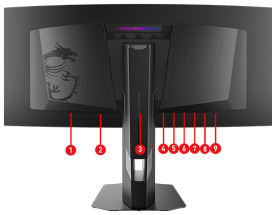

USB Type-C Power Delivery 98W

Built-in an USB Type-C connection with 98W power delivery allows you to effortlessly connect to and charge your devices.

Dimension with Stand (W x D x H)	812.83 x 228.3 x 543.08 mm (32 x 8.9 x 21.3 inch)
Dimension without Stand (W x D x H)	812.83 x 118.54 x 372.09 mm (32 x 4.6 x 14.65 inch)
Weight (NW / GW)	7.77 kg (17.13 lbs) / 13.49 kg (29.7 lbs)
Carton Dimension (W X D X H)	995 x 200 x 505 mm (39.1 x 7.87 x 19.8 inch)
Accessories	1x HDMI™ Cable (2.1) 1x DisplayPort Cable (2.1a) 1x USB Type-B to A Cable 1x Power Cord (C13) 1x Quick Guide 4x VESA Wall Mount Screw 1x Fiber Cloth, 1x Color Report
Note	HDMI™: 3440 x 1440 (Up to 360Hz) DisplayPort: 3440 x 1440 (Up to 360Hz) Type-C: 3440 x 1440 (Up to 360Hz) Support: HDMI™ CEC, KVM, PIP/PBP
Warranty	3 years (including panel burn-in)

CONNECTIONS

1. Kensington Lock
2. AC-in
3. 5-way Joystick Navigator
4. Headphone-out
5. 2x HDMI™ 2.1 (UWQHD@360Hz)
6. DisplayPort 2.1a (UHBR13.5)
7. Type-C (DP alt.) w/ 98W PD
8. USB 2.0 Type-B
9. 2x USB 2.0 Type-A